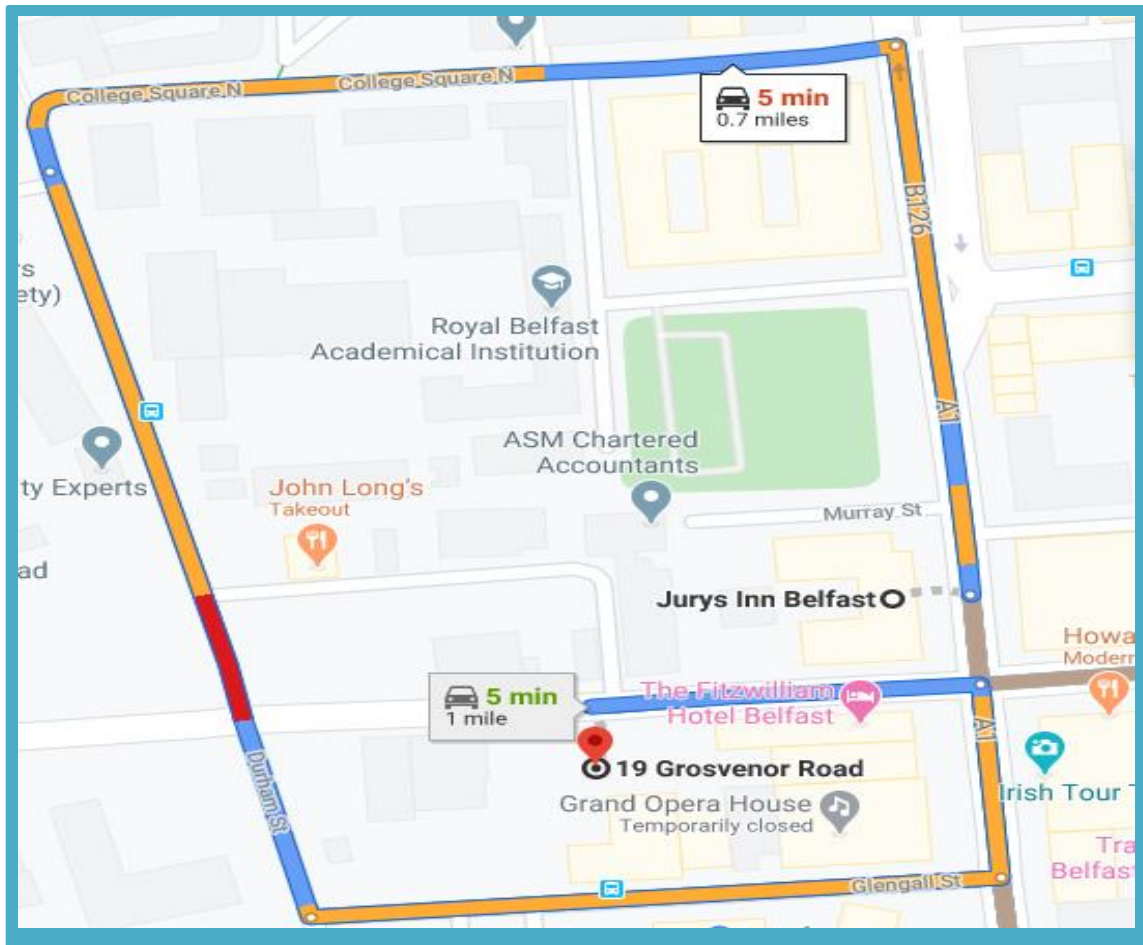

## Value Car Parks

Weavers Cross

Alternative Route via Athol Street past John Longs

**JURYS**  
**INN**  
Stay Happy

MON-SAT (5PM – 10AM) £8.00 | 2HRS

FREE FOR JURYS GUESTS

SUNDAY (5PM - 12NOON) £8.00 | 4HRS

FREE FOR JURYS GUESTS

£3.30 P/H OUTSIDE OF THESE HOURS

£17 MAXIMUM DAILY 24HR CHARGE

GREAT SAVINGS FOR JURYS INN GUESTS

-----Address-----

21-31 Grosvenor, Road Belfast,

BT12 4GR

-----Opening Hours-----