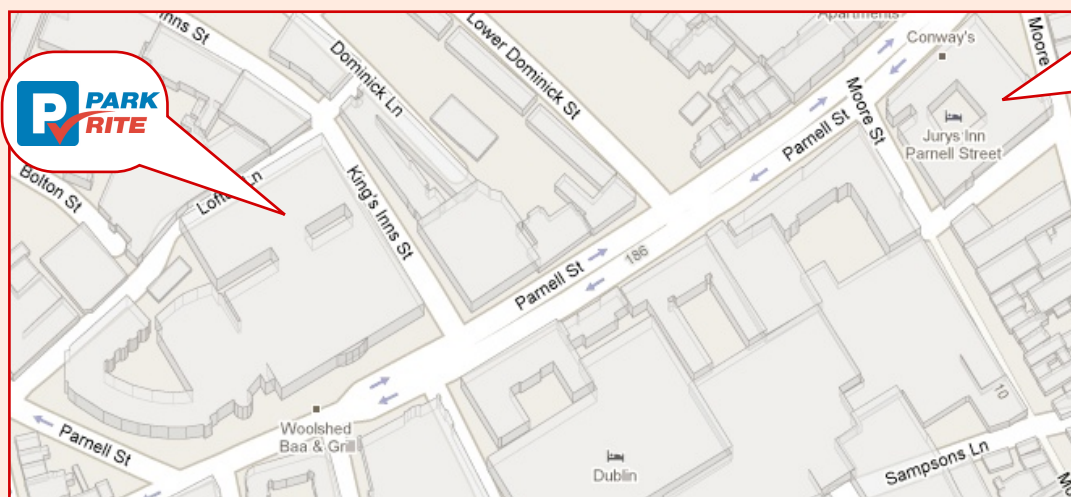

Car Parking Information

When Staying At Jurys Inn Parnell Street

JURYS INN

Jurys Inn Parnell Street does not offer a car parking facility. However, we are happy to provide details of the following car park convenient to the hotel for your information. Opening times and prices may change at the car park operator's discretion and as such the information is a guideline only. Please check at the entrance to the car park to obtain exact prices, opening times and closing times.

Park Rite Parnell Centre Car Park

Located at Parnell St, Dublin 1 | Only 5 minutes walk from hotel

Tel: (01) 8722413 | Web: www.parkrite.ie

24 Hour Parking
Now Only
€11.50
For Hotel Guests

Rates & Tariffs For Hotel

Overnight Parking:	€ 6.00	(5.30pm - 8.30am)
24 Hour Rate:	€11.50	
Hourly Rate:	€2.30	

Payment Methods

Cash | Visa | Master Card | Amex

What To Do...

Get your ticket validated at the hotel reception desk and pay for your parking at the Park Rite Car Park Office located on level 1A in the Parnell Centre.

Opening Times

MON	06.30-00.30
TUE	06.30-00.30
WED	06.30-00.30
THU	06.30-00.30
FRI	06.30-01.30
SAT	07.00-01.30
SUN	11.00-00.30