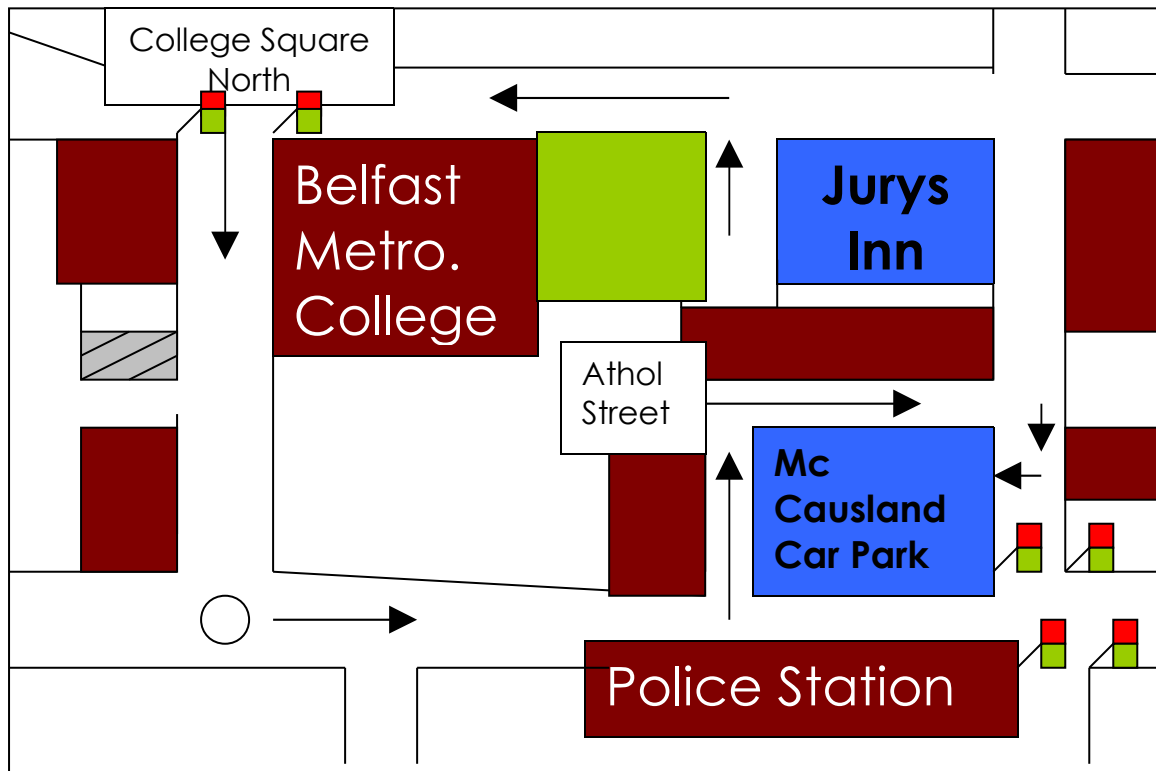

Mc Causland Car-Park

Opening Hours:

Mon-Fri-	7.30am - 12am
Sat-	8.30am - 12am
Sun-	9am - 11pm

Tariffs:

£2 per hour (daytime) Maximum charge £14(24 hours)
£5 Overnight charge Sun-Fri (5pm-10am)
£5 Overnight charge Sat (5pm-12pm Sun)

****Please note that we do not have access to the car park outside of the opening hours shown above. Please ask at reception for an alternative place to park to suit your needs****

**Make sure to get your Ticket Validated at Reception or Present your Bill/Receipt at the Car Park
Height Restriction 9ft 6in Max