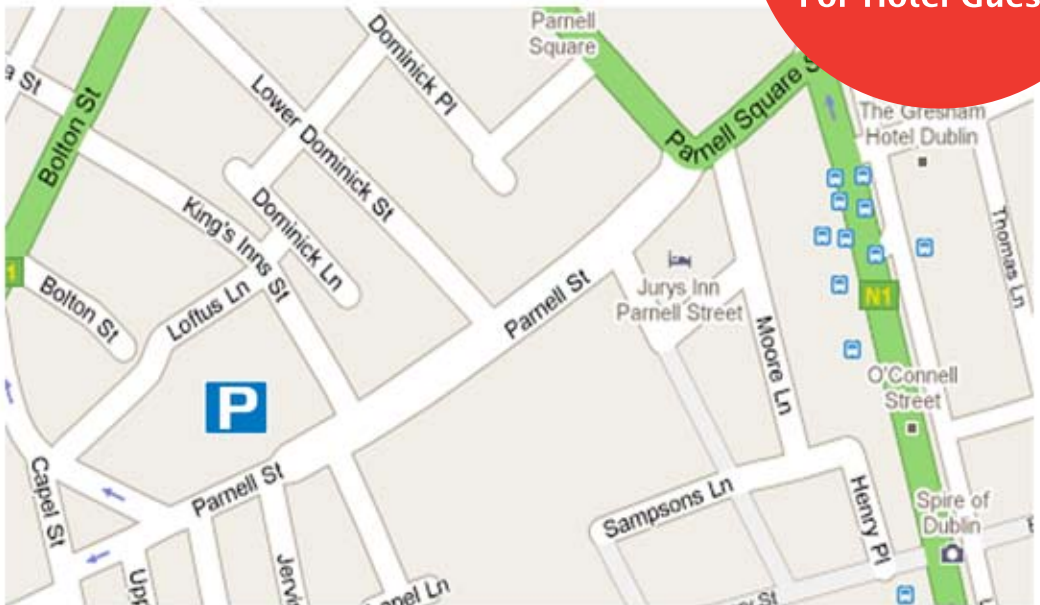

(Located 5 minutes Walk from Jurys Inn Parnell Street)

Spaces: 500
Disabled Parking: Yes
Height Restriction: 2.0m
Behind Cine World Cinema

24 Hour Parking
Now Only

€11.50

For Hotel Guests

Opening Hours

MONDAY	06.30am – 12.30am
TUESDAY	06.30am – 12.30am
WEDNESDAY	06.30am – 12.30am
THURSDAY	06.30am – 12.30am
FRIDAY	06.30am – 01.30am
SATURDAY	07.00am – 01.30am
SUNDAY	11.00am – 12.30am