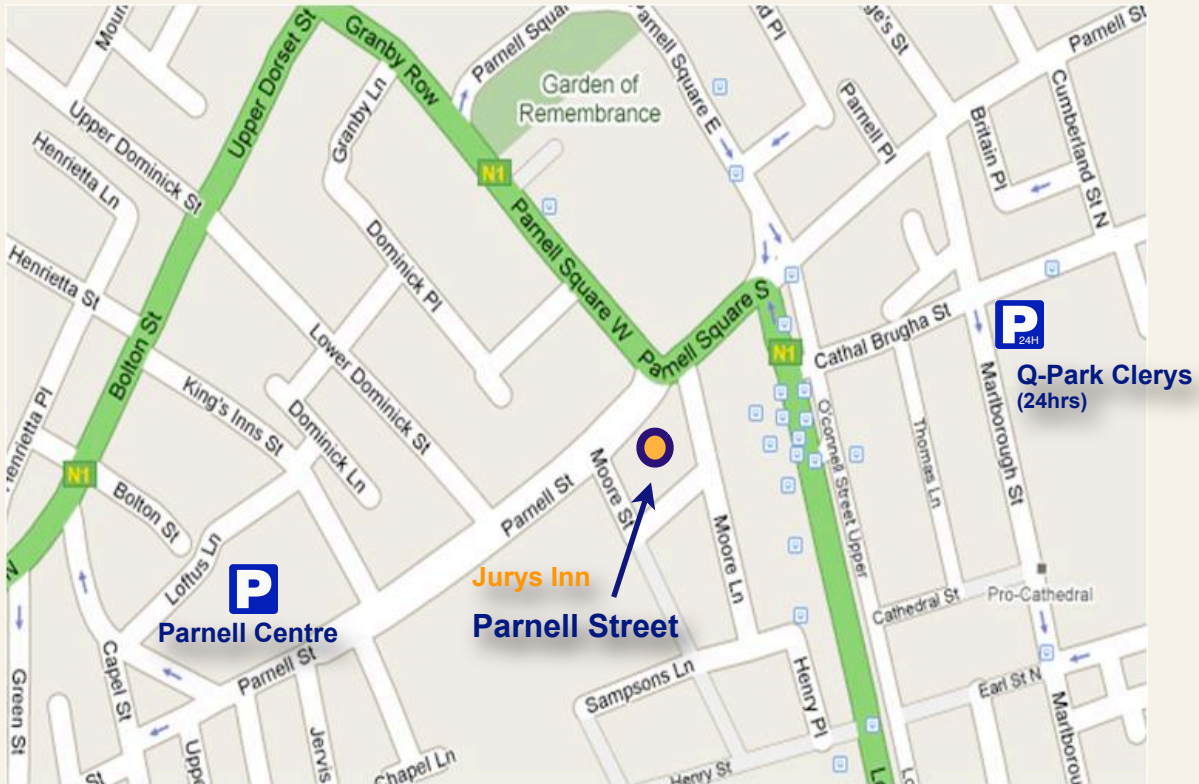

P Park Rite Parnell Centre

Opening Hours

Monday - Thursday	07.30am - 12.30am
Friday - Saturday	07.30am - 01.30am
Sunday	11.00am - 12.30am

Charges

€2.70 per hour up to a maximum of €13.50 for any 24 hour period. Overnight rate of €6.00 from 6.30pm - 8.30am. All day Sunday rate of €6.00