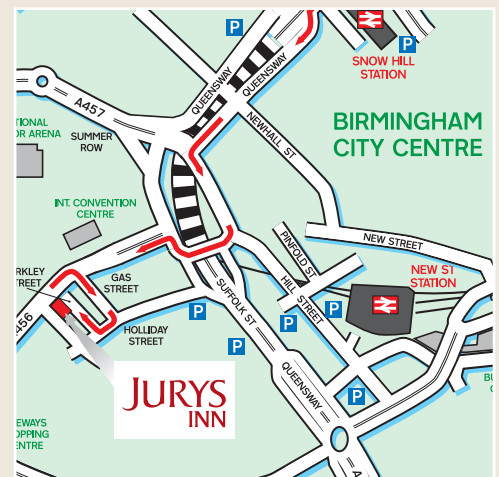

Jurys Inn Birmingham is located on Broad Street offering excellent access to exhibition centres such as the National Exhibition Centre (NEC), the International Convention Centre (ICC) and the National Indoor Arena (NIA) as well as all the attractions of the city centre.

LOCATION

Jurys Inn Birmingham is easily accessible from all major transport points in the city and is less than 1 mile from New Street, Moor Street and Snow Hill Train Stations. Competitively priced car parking is available at the on site public car park.