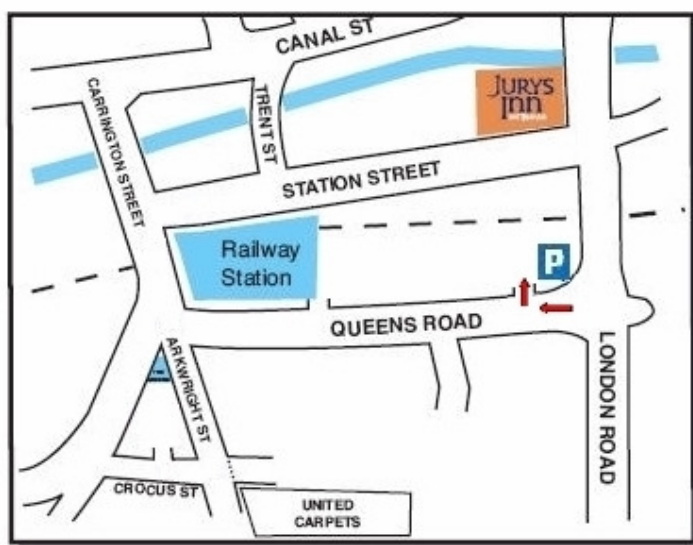

Car Parking Arrangements

Guests may use the car park at The Parc Centre on Queens Road, near to the Nottingham train station.

The postcode for this site is: NG2 3AS

Location

The Parc Centre is a 2 minute walk from the hotel, and is located on the corner of Queens Road & London Road.

We offer both internal & external parking (Subject to availability)
With an internal height restriction of 3m

Opening hours

Mon - Thurs	6am to 11pm
Fri	6am to 10pm
Sat	7am to 9pm
Sun	7am to 11pm

Vehicles are left at the discretion of their owners; no responsibility is accepted by Magpie 2 Ltd

Charges and Payments

Rate Description	Time	Price	Payment
Over Night	4pm - 9am	£7	Use Pay and Display Machine
Day Rate	8am - 6pm	£5	Use Pay and Display Machine
24 Hour Rate	Any 24 hour period	£11	Use Pay and Display Machine
Weekend Rate	4pm on Friday to 1pm on Sunday	£18	Pay Attendant
Extra Time	Per Hour	£1	Use Pay and Display Machine

Staying for 2,3 or more days is still chargeable at the 24 hour rate - for convenience you might want to pay the attendant for the entire length of your stay so you will not have to return to your car on a daily basis.

- Please note that the car park only accepts cash payments.

Ownership

The car park is owned and managed by Magpie 2 Ltd

Vehicles are left at the discretion of their owners; no responsibility is accepted by Magpie 2 Ltd